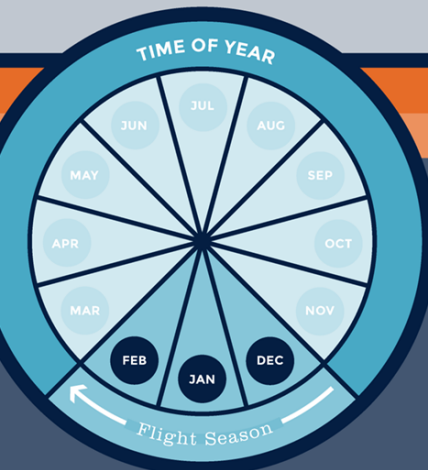

PLANES

BAE-146 is the most common model

Adventures in extraordinary destinations

SWOOP
Explore · Discover · Belong

www.swoop-antarctica.com