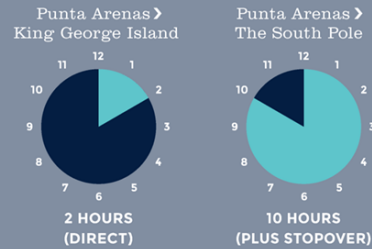

## FLIGHT ROUTES

## AVERAGE FLIGHT TIME

## TYPES OF EXPERIENCE

- 1 Fly & cruise | 8 days**  
 Spends **4 DAYS** in Antarctica
- 2 Day trip by plane | 1 day**  
 Spends only **A FEW HOURS** in Antarctica
- 3 Flight to South Pole | 7 days**  
 Spends **5 DAYS** in Antarctica, including a few days at the South Pole